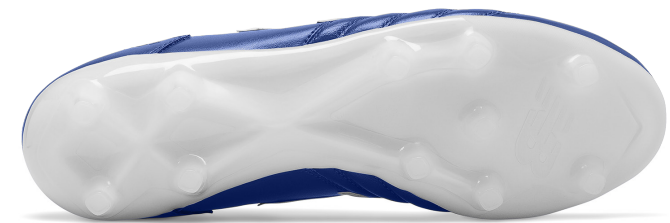

442 TEAM FG

WEAR YOUR COLORS

MSRP **89.95**

C/O

D 4-13*

2E 4-13*

- + Full grain leather vamp
- + Perforated synthetic PU collar

- + Molded and removable EVA insert
- + Conical studs