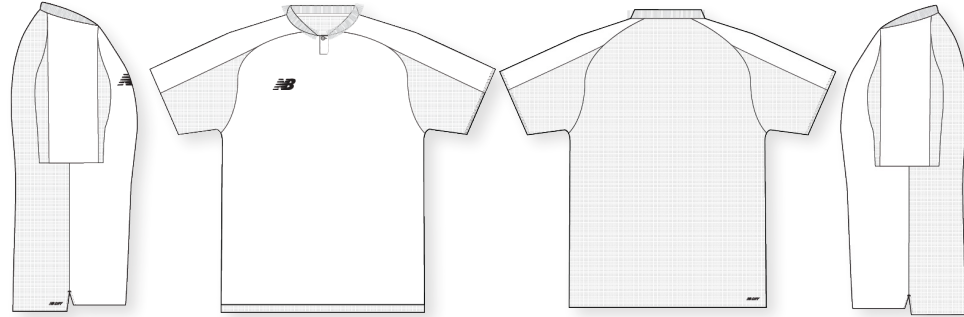

ALL-NEW OPTIONS

We've raised our game with new graphics, colors, necklines and applications to choose from.

STYLE COMPARISON

JERSEY OPTIONS

PRO

- +Raglan sleeve construction
- +Shoulder panel to sleeve
- +Dropped back hem
- +Mesh back panel for zonal ventilation
- +Interlock to front body
- +Side seam split for range of movement
- +Embroidered NB logo to front chest
- +Choice of 3 collar options (collar options are set per design)

ADVANCED

- +Raglan sleeve construction
- +Mesh back panel for zonal sweat zones
- +Dropped back hem
- +Interlock to front body
- +Side seam split for range of movement
- +Heat transfer NB logo to front chest
- +Choice of 3 collar options (collar options are set per design)