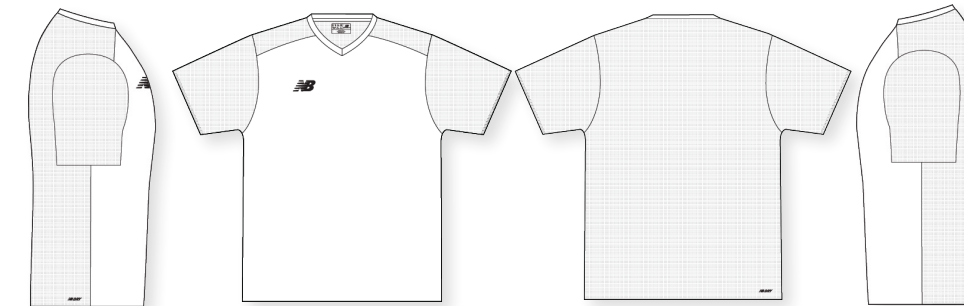

CORE

- +Set-in sleeve with forward shoulder seam
- +Mesh back panel for zonal sweat zones
- +Mesh forward shoulder seam for ventilation
- +Heat transfer NB logo to front chest
- +Choice of 2 collar options (collar options are set per design)