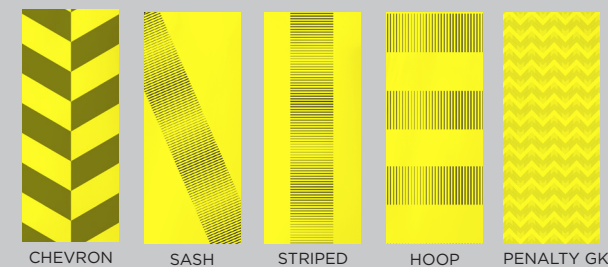

BODY COLOR

SIDE STRIPE

NB LOGO

JERSEY OPTIONS

*COLLAR OPTIONS

*SUBLIMATION OPTIONS

CUSTOM COLOR PALETTE

STANDARD COLORS:	SUBLIMATION COLORS:	LOGO COLOR OPTIONS:
High Risk Red	Alpha Pink	Alpha Orange
Red pepper	Hi-Lite	Alpha Pink
Black	Teal	Black
White	Dark Green	Gun Metal
Team Royal	Vegas Gold	High Risk Red
Navy	Brown	Hi-Lite
Jolly Green	Maroon	Team Navy
Gun Metal	Cardinal	Team Royal
Light Blue	Purple	White
Yellow	Alpha Orange	