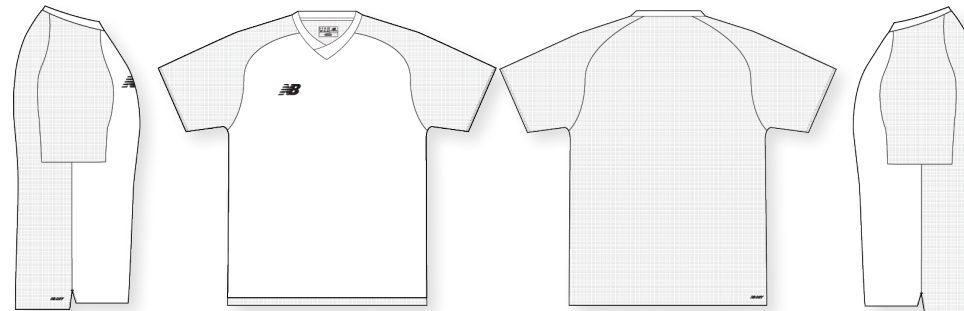

ALL-NEW OPTIONS

We've raised our game with new graphics, colors, necklines and applications to choose from.

STYLE COMPARISON

JERSEY OPTIONS

PRO

- +Raglan sleeve construction
- +Shoulder panel to sleeve
- +Dropped back hem
- +Mesh back panel for zonal ventilation
- +Interlock to front body
- +Side seam split for range of movement
- +Embroidered NB logo to front chest
- +Choice of 3 collar options (collar options are set per design)

ADVANCED

- +Raglan sleeve construction
- +Mesh back panel for zonal sweat zones
- +Dropped back hem
- +Interlock to front body
- +Side seam split for range of movement
- +Heat transfer NB logo to front chest
- +Choice of 3 collar options (collar options are set per design)