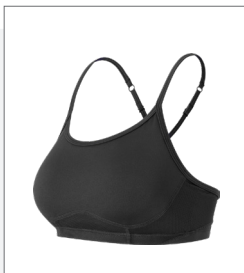

BDRY
HIGH

WBT3106 NB HERO BRA

- XS (30AB-32A)
- S (32AB-34A)
- M (34AB-36A)
- L (36AB-38A)
- XL (38AB-40A)

$42.00 XS-XL FITTED C/O

- + STRETCH KNIT JERSEY: 44% POLYESTER, 44% RECYCLED POLYESTER, 12% SPANDEX .290 (GM/2)
- + MESH: 82% POLYESTER, 18% SPANDEX. 168 (GM/2)
- + ENCAPSULATION & COMPRESSION SUPPORT
- + HIGH IMPACT
- + MEDIUM PROFILE
- + SCULPTED MOLDED PADS FOR SUPPORT,

- SHAPING, & MODESTY
- + BREATHABLE WRAP AROUND MESH PANELS
- + PADDED CUPS LINED WITH FABRIC YARNS CONSTRUCTED OF RECYCLED COFFEE GROUNDS TO OFFER MOISTURE WICKING
- + LIGHT WEIGHT POWERMESH LINING
- + BACK ADJUSTABLE STRAPS FOR CUSTOM-LIKE FIT