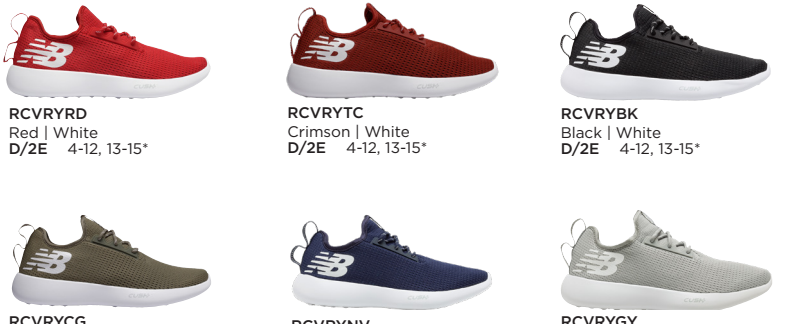

TRANSITION

RCVRYRD
Red | White
D/2E 4-12, 13-15*

RCVRYTC
Crimson | White
D/2E 4-12, 13-15*

RCVRYBK
Black | White
D/2E 4-12, 13-15*

RCVRYCG
Covert Green | White
D/2E 4-12, 13-15*

RCVRYNV
Navy | White
D/2E 4-12, 13-15*

RCVRYGY
Grey | White
D/2E 4-12, 13-15*

$69.95

5.4 OZ | 154.0 G

RCVRY

- + NO-TIE LACES
- + LIGHTWEIGHT CUSHIONED MIDSOLE

- + MASSAGING FOOTBED
- + MACHINE WASHABLE
- + MORE STYLES ONLINE

- + BREATHABLE FULL MESH UPPER