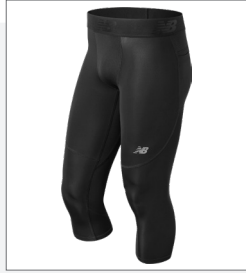

NB BASE COMP SHORT

WT
White
C/O

TBK
Black
C/O

\$30.00

XS-3XL

COMPRESSION

C/O

BDRY **FRESH**